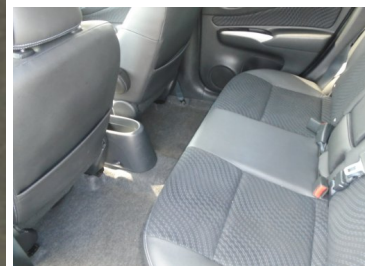

2015(15) Nissan Note 1.2 DiG-S Tekna 5dr Auto

£9,995

Engine: Petrol
Body: MPV
Gearbox: Continuously Variable
Capacity: 1198cc
Colour: Blue
Mileage: 29,700
CO²: 119g/km
MPG: 55.4mpg
Top Speed: 108mph
BHP: 97bhp
Insurance Grp: 10E

Circle Garage
 50 South Street
 Lancing
 West Sussex, BN15 8AJ

16" ALLOYS	AROUND VIEW MONITOR
BLUETOOTH PHONE INTEGRATION SYSTEM	CRUISE CONTROL + SPEED LIMITER
DIGITAL CLOCK	DIGITAL TRIP METER
LOW NAVIGATION SYSTEM	NISSAN CONNECT SAT NAV SYSTEM
POWER STEERING	REVERSE PARKING AID
SERVICE INTERVAL INDICATOR	TRIP COMPUTER
6 SPEAKERS	AUXILIARY SOCKET FOR EXTERNAL MP3 PLAYER
DAB DIGITAL RADIO	RADIO/CD
USB CONNECTION	AUTOMATIC FRONT WIPERS
AUTOMATIC HEADLIGHTS	BODY COLOUR BUMPERS
BODY COLOUR DOOR HANDLES	BODY COLOUR DOOR MIRRORS
CHROME SURROUND FOR DAYTIME RUNNING LIGHTS	DAYTIME RUNNING LIGHTS
ELECTRIC FRONT WINDOWS	ELECTRIC ADJUSTABLE DOOR MIRRORS
FRONT FOG LAMPS	ELECTRIC REAR WINDOWS
HEATED DOOR MIRRORS	HEADLAMP LEVELLING
RAIN SENSOR	PRIVACY GLASS
60/40 SPLIT REAR SEATS	REAR WIPER
CLIMATE CONTROL	CENTRE CONSOLE STORAGE
FLEXIBOARD BOOT STORAGE SYSTEM	DRIVER SEAT HEIGHT ADJUST
	FRONT CABIN AND BOOT LAMPS
	FRONT HEADRESTS